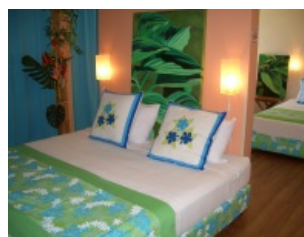

Modern rooms with bright colors, comfortable and well equipped. Perfect for a night in transit.

Maximum Occupancy: 2A+1C

Bed Configuration: 1 king bed or 2 single beds (+ 1 rollaway bed)

More Info: Surface 23m²

Additional facilities: N/A,

CBF Family Room

Spacious units with 2 rooms.

Maximum Occupancy: 3A+1C

Bed Configuration: 1 double bed + 2 single beds

More Info: Surface 46m²

Additional facilities: N/A,

Last update : April 2014