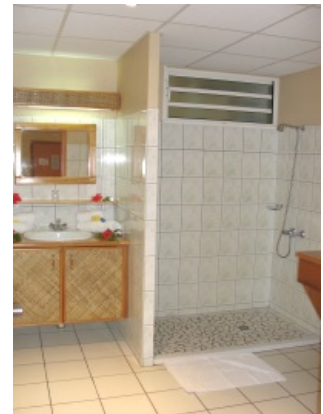

Updated: November 2016