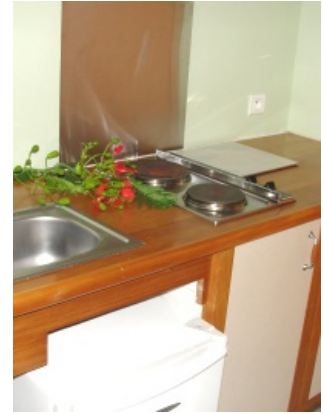

A/C Studio & Kitchenette

The 2 studios are at the second floor, with a large balcony and view over the mountain.

Same decoration as A/C Room

High quality Linen (quilt, sheets, bath towels & bathmats).

Kitchenette = fridge, kettle and new hotplate 2fires, dishes & pans, tea/coffee facilities, 1 dishcloth and 1 sponge & dish soap.

Maximum Occupancy: 4A

Bed Configuration: 1 double bed + 2 single beds

More Info: Surface 45m²

Additional Facilities: Air Conditioning,

A/C Family Room & Kitchenette

Category of same size as the Studios, the space is optimized thanks to a different arrangement.

Located ground floor with a terrasse.

High quality Linen (quilt, sheets, bath towels & bathmats).

Kitchenette = fridge, kettle and new hotplate 2fires, dishes & pans, tea/coffee facilities, 1 dishcloth and 1 sponge & dish soap.

Maximum Occupancy: 5A

Bed Configuration: 1 double bed + 2 single beds (+ 1 rollaway bed)

More Info: Surface 50m²

Additional Facilities: Air Conditioning, Terrace,